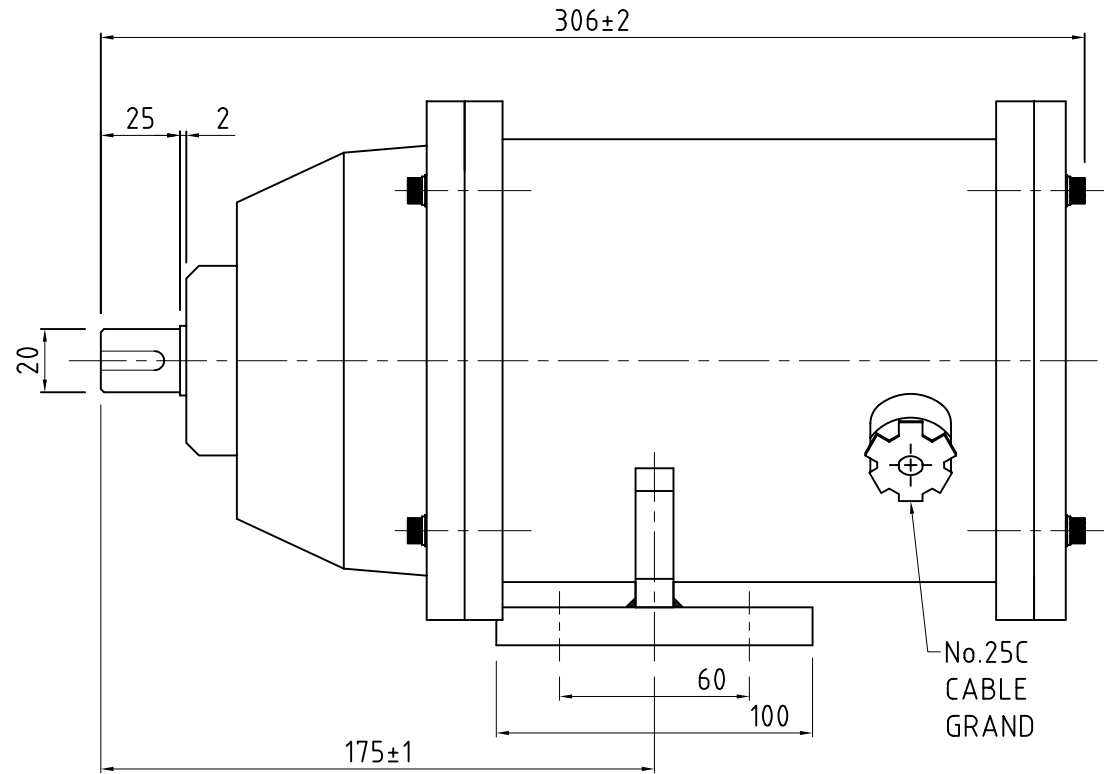

<<CONNECTION 1>>

<<CONNECTION 2>>

NO	DATE	REVISION	REV'D BY	CHK'D BY	<b>WON-IL LEVEL CO., LTD.</b>	SCALE	UNIT	REV.	
△	..					TITLE SYNCHRO TRANSMITTER WTG-200D	N.S	mm	△
△	..					PROJECT			
△	..					DRAWING NO.			
△	..						ILS-90E-28		
△	..				DESIGNED BY H. S. KIM	CHECKED BY J. S. AHN	APPROVED BY W. S. SONG	DATE 97-0105-1	SHEET NO.