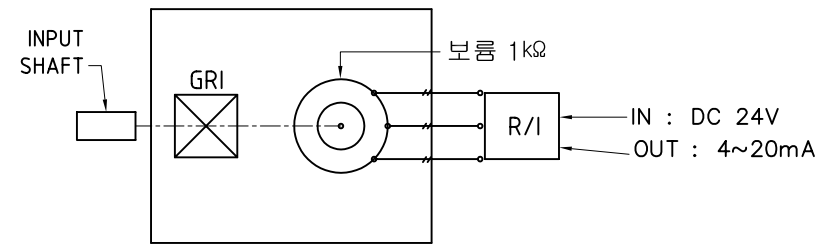

<<CONNECTION 1>>

<<CONNECTION 2>>

NO	DATE	REVISION	REV'D BY	CHK'D BY	<b>WON-IL LEVEL CO., LTD.</b>	SCALE	UNIT	REV.	
△	..					TITLE SYNCHRO TRANSMITTER WTG-200D	N.S	mm	△
△	..					PROJECT			
△	..					DRAWING NO.			
△	..						ILS-90E-28		
△	..				DESIGNED BY H. S. KIM	CHECKED BY J. S. AHN	APPROVED BY W. S. SONG	DATE 97-0105-1	SHEET NO.