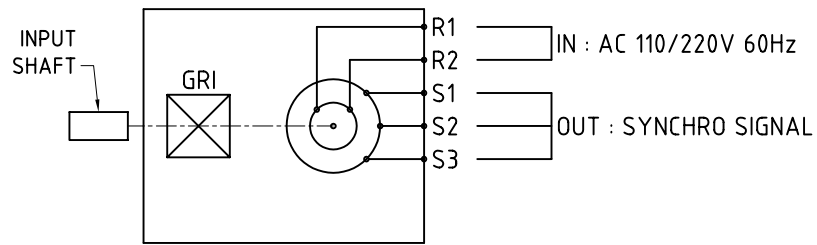

<<CONNECTION 1>>

<<CONNECTION 2>>

NO	DATE	REVISION	REV'D BY	CHK'D BY	<b>WON-IL LEVEL CO., LTD.</b>	SCALE	UNIT	REV.	
△	..					TITLE SYNCHRO TRANSMITTER WTG-200D	N.S	mm	△
△	..					PROJECT			
△	..					DRAWING NO.			
△	..						ILS-90E-28		
△	..				DESIGNED BY H. S. KIM	CHECKED BY J. S. AHN	APPROVED BY W. S. SONG	DATE 97-0105-1	SHEET NO.