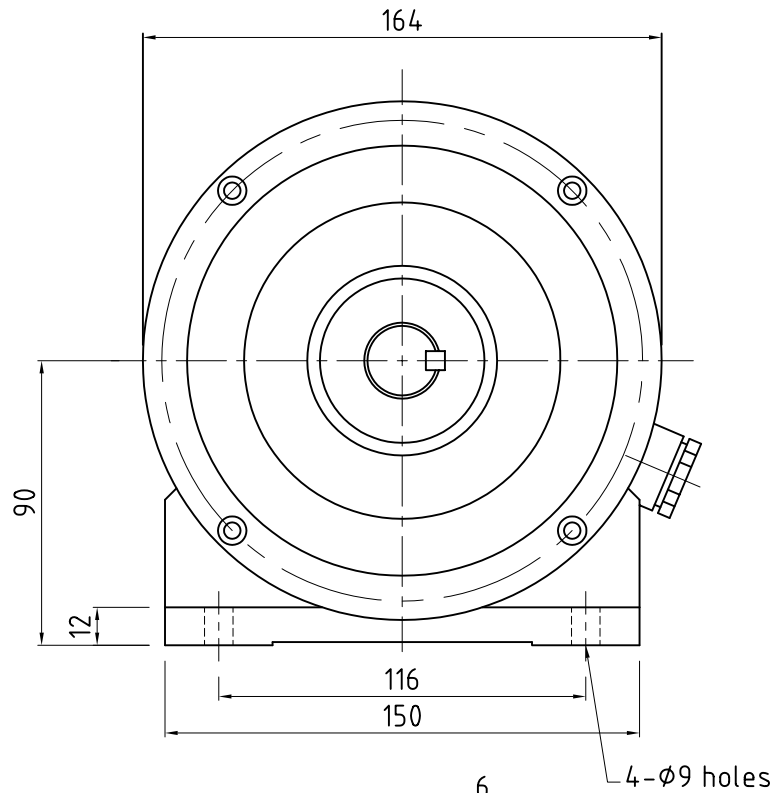

<<CONNECTION 1>>

<<CONNECTION 2>>

NO	DATE	REVISION	REV'D BY	CHK'D BY	<b>WON-IL LEVEL CO., LTD.</b>	SCALE	UNIT	REV.	
△	..					TITLE SYNCHRO TRANSMITTER WTG-200D	N.S	mm	△
△	..					PROJECT			
△	..					DRAWING NO.			
△	..						ILS-90E-28		
△	..				DESIGNED BY H. S. KIM	CHECKED BY J. S. AHN	APPROVED BY W. S. SONG	DATE 97-0105-1	SHEET NO.